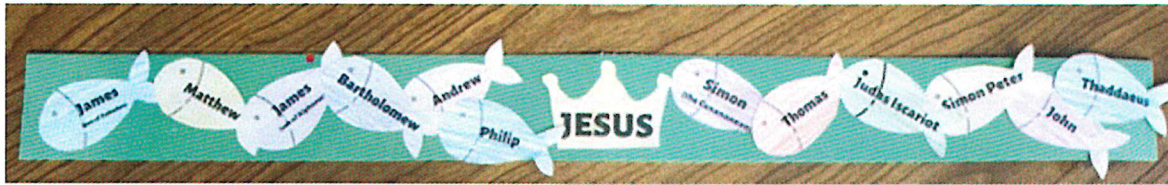

## Crown – Jesus' Disciples

### Supplies Needed:

- Construction paper – piece cut to wrap around child's head (may need to attach to pieces together)
- Template of fish and crown
- Glue
- Stapler and staples

### Directions:

- Color fish and crown.
- Cut out fish and crown.
- Glue to piece of construction paper.
- Roll ends together and staple closed to form a crown.

• )  
**Simon Peter**  
)

• )  
**Andrew**  
)